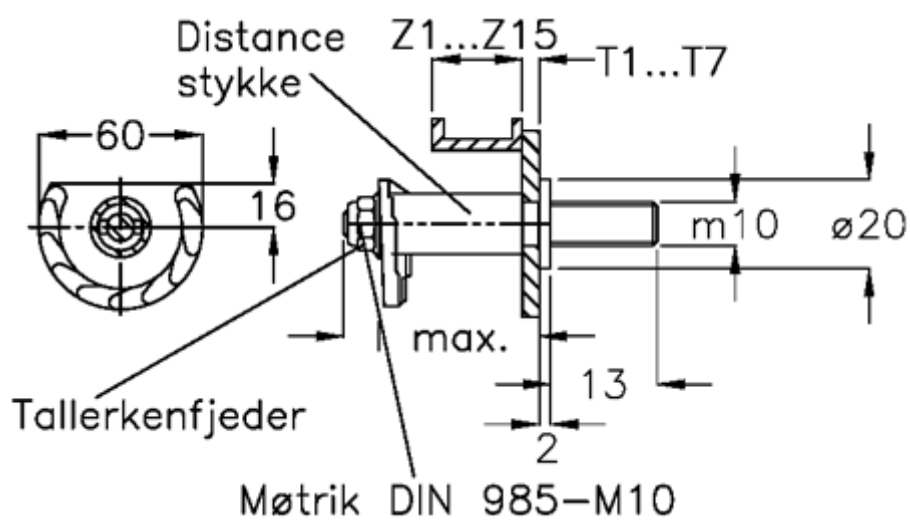

Article number: 20895414

Description: E+G Door lock
GN 117-GB-T4-Z14

Measures

Cam thickness = 39-48